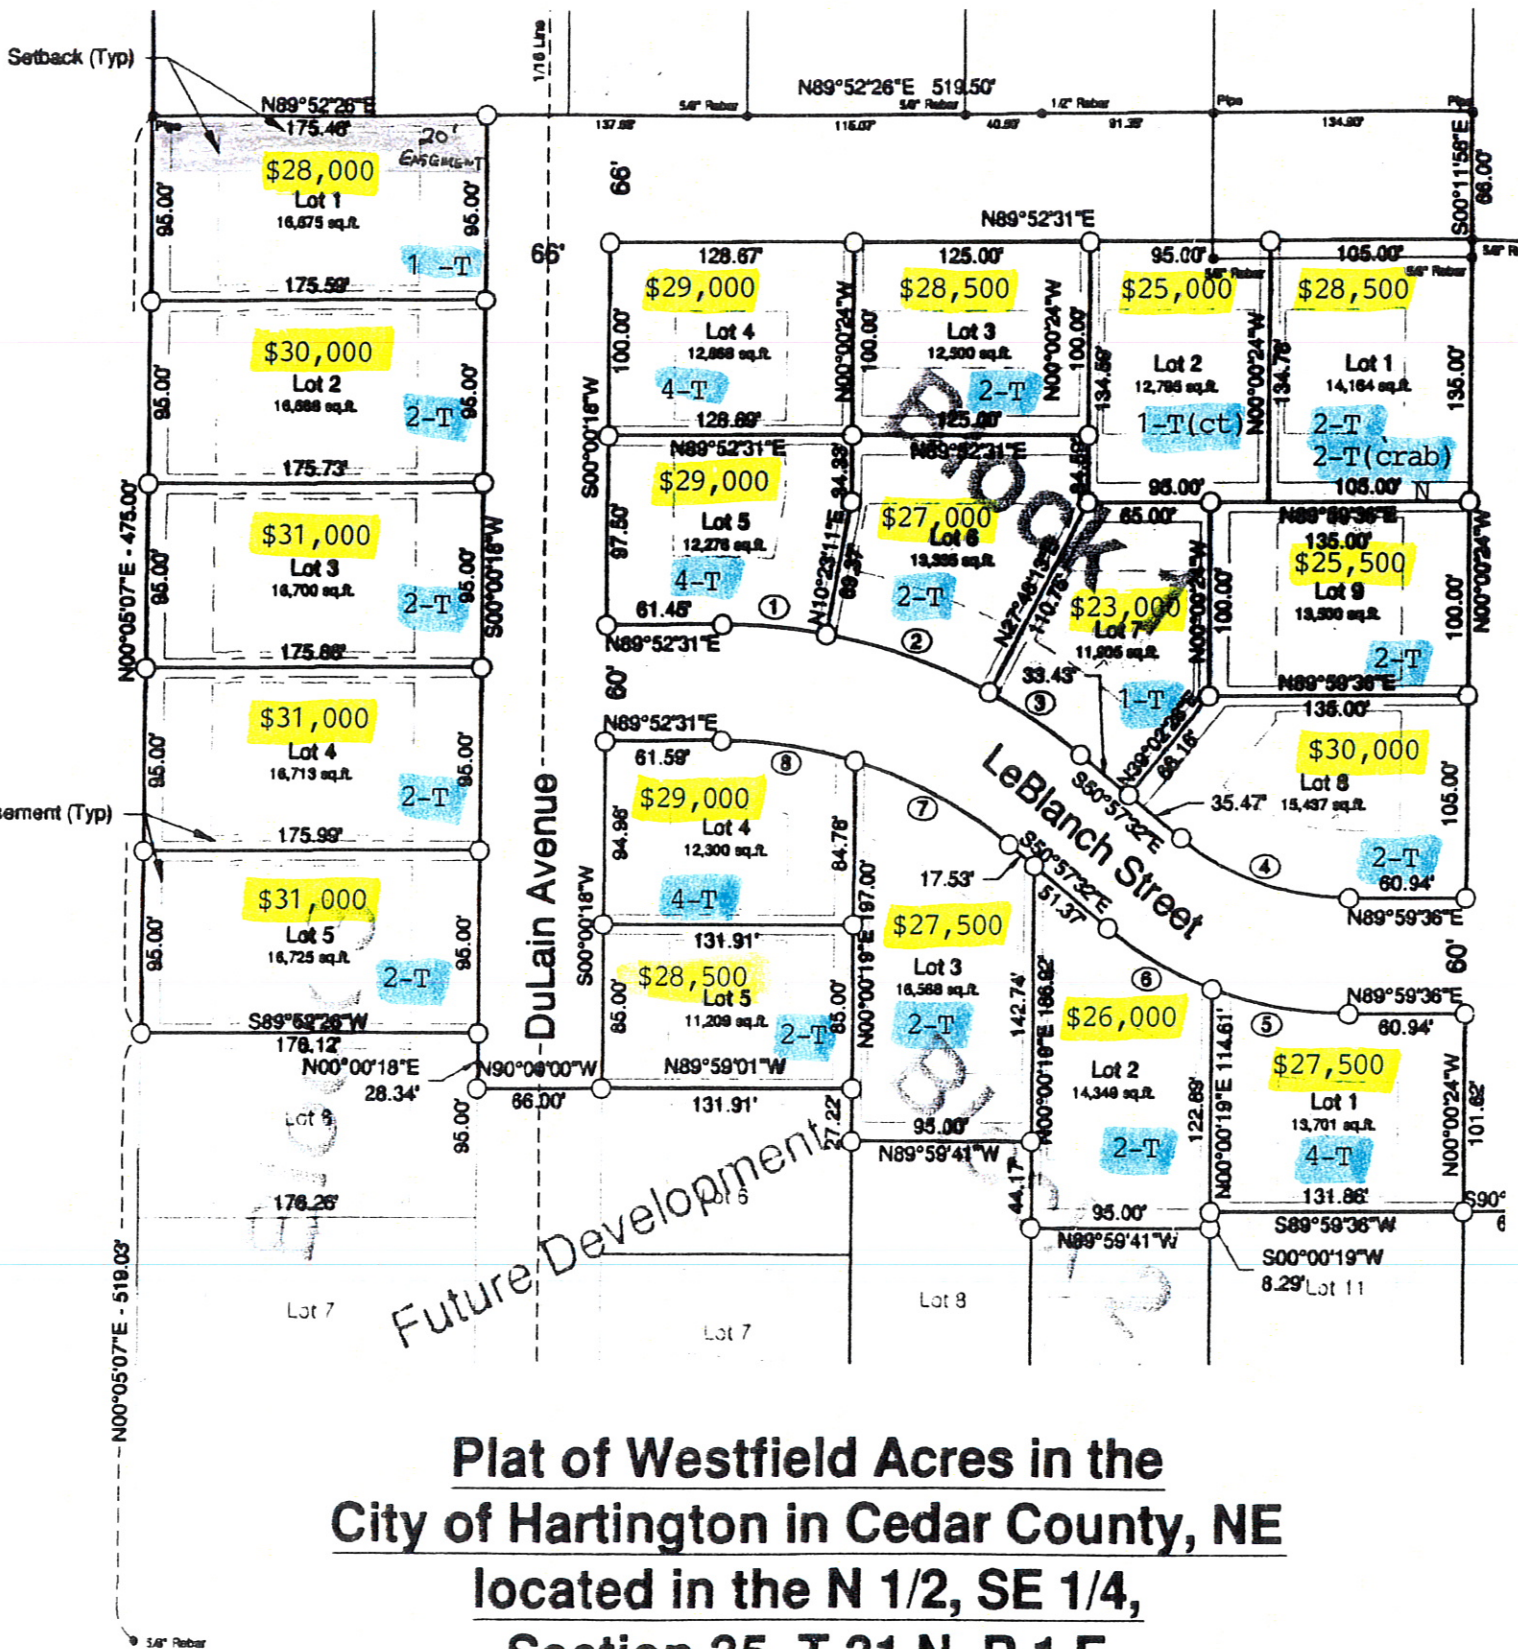

T- Denotes tree # per lot of purchase

**Plat of Westfield Acres in the
City of Hartington in Cedar County, NE
located in the N 1/2, SE 1/4,
Section 35, T 31 N, R 1 E**

Scale: 1 inch = 100 feet